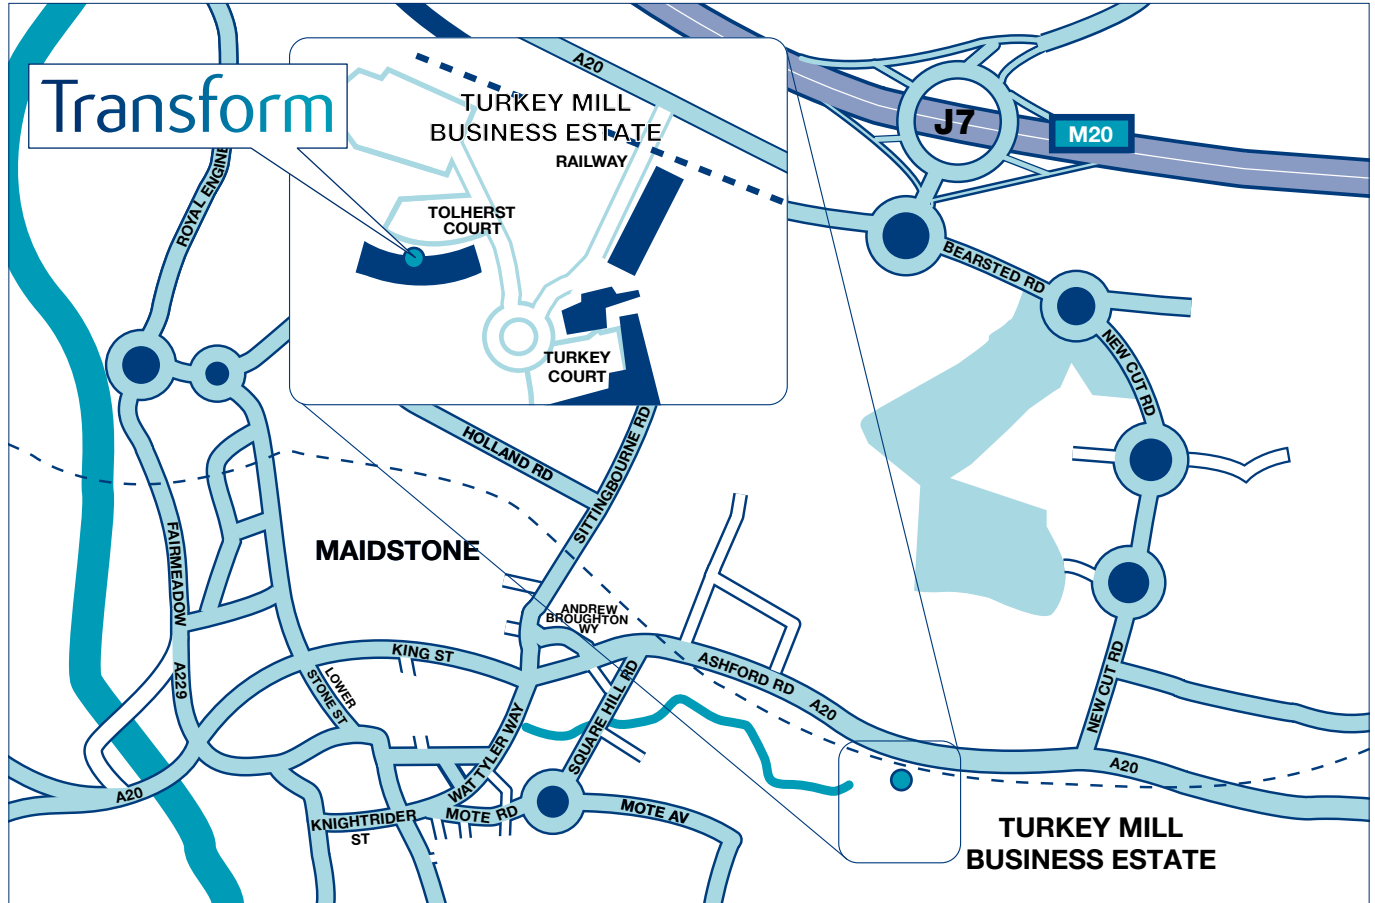

How to find our Maidstone Clinic

3 & 4 Tolherst Court, Turkey Mill, Ashford Road, Maidstone, Kent ME14 5SF

Tel: 01622 358 880

Fax: 01622 358 881

By rail

Maidstone Clinic is a 20 minute walk or a five minute taxi ride from Maidstone East and Maidstone West Stations.

By road

From the M20 – exit the motorway at Junction 7 and head in the direction of Maidstone. At the first roundabout turn left on to Bearsted Road and then right at the second roundabout on to New Cut Road. Continue on New Cut Road until you reach the T-junction. Turn right at the T-junction on to Ashford Road and Turkey Mill is located 200 yards further on the left hand side.

From the South / Maidstone Town Centre – follow the signposts for Bearsted through the one-way system of Maidstone. This will lead you directly to the A20 Ashford Road and Turkey Mill can be found on the right hand side.